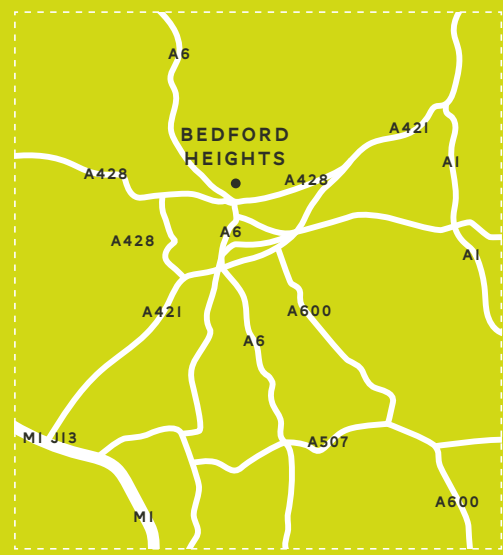

BEDFORD HEIGHTS

A BUSINESS DESTINATION

Contemporary workspace for
companies of all sizes

WORKSPACE | CAFÉ | CONFERENCE | HOTEL | GYM

BEDFORD HEIGHTS

LOUNGE

BEDFORD HEIGHTS

BEDFORD HEIGHTS
MANTON LANE
BEDFORD
BEDFORDSHIRE
MK41 7PH

RAIL TIMES

St Pancras International 32 mins
 Source: National Rail Enquiries

DRIVE TIMES

Bedford town centre	1.9 miles	7 mins
A1	9.5 miles	21 mins
M1 junction 13	12.4 miles	15 mins

DIRECTIONS

Bedford Heights Business Centre provides convenient access to the main arterial routes via the M1, A1 and A6.

Bedford Station is 1 mile away. The Thameslink line links Brighton and Gatwick directly to Bedford Station, via St Pancras International. Midland Mainline runs services between St Pancras and the Midlands.